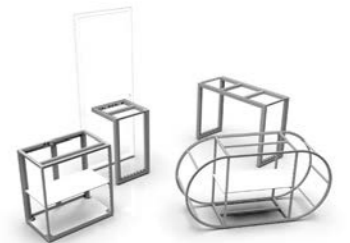

iZi-range

In addition to the versatile beMatrix frame system and its endless options, we now also offer the iZi-range: **modular furniture** such as bars, tables, displays and signage to add that final touch to your stand. The iZi furniture boasts the same features as our frame system: it is modular, ideal for temporary constructions, customisable with plain or printed panels or textiles, very fast to assemble, ...