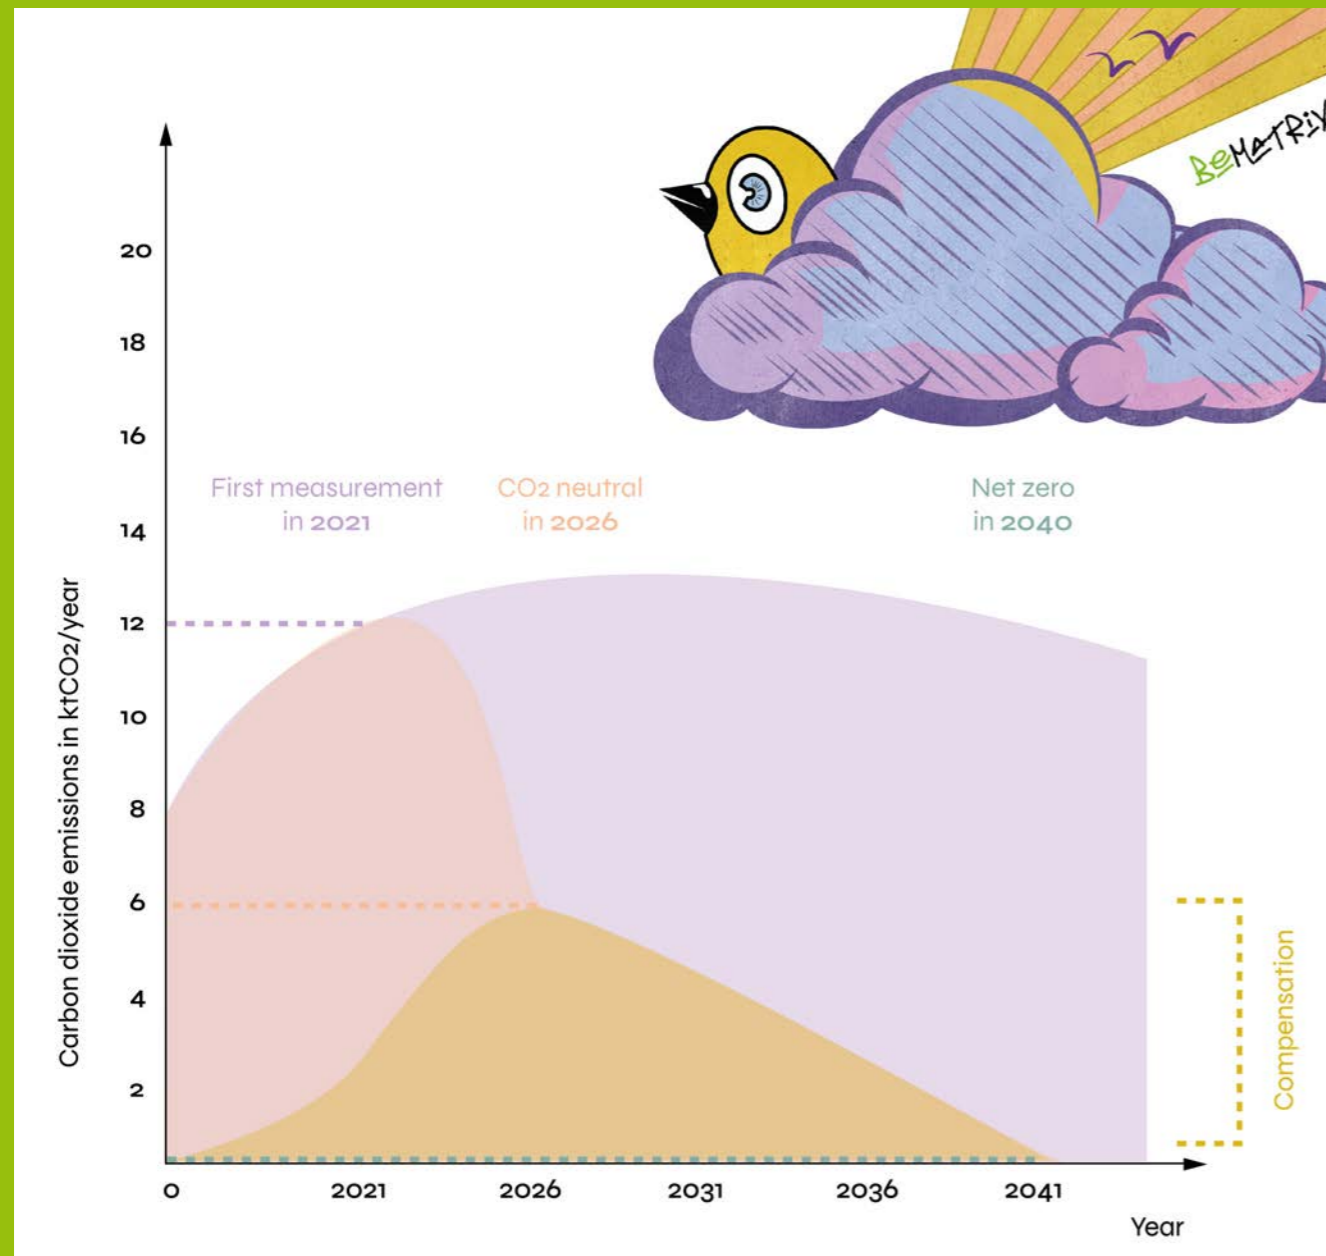

We have set a goal of becoming carbon neutral in the next 5 years, by 2026, through an innovative initiative called **Project C!**[™] that encourages the employees to reduce the companies and their individual carbon footprint.