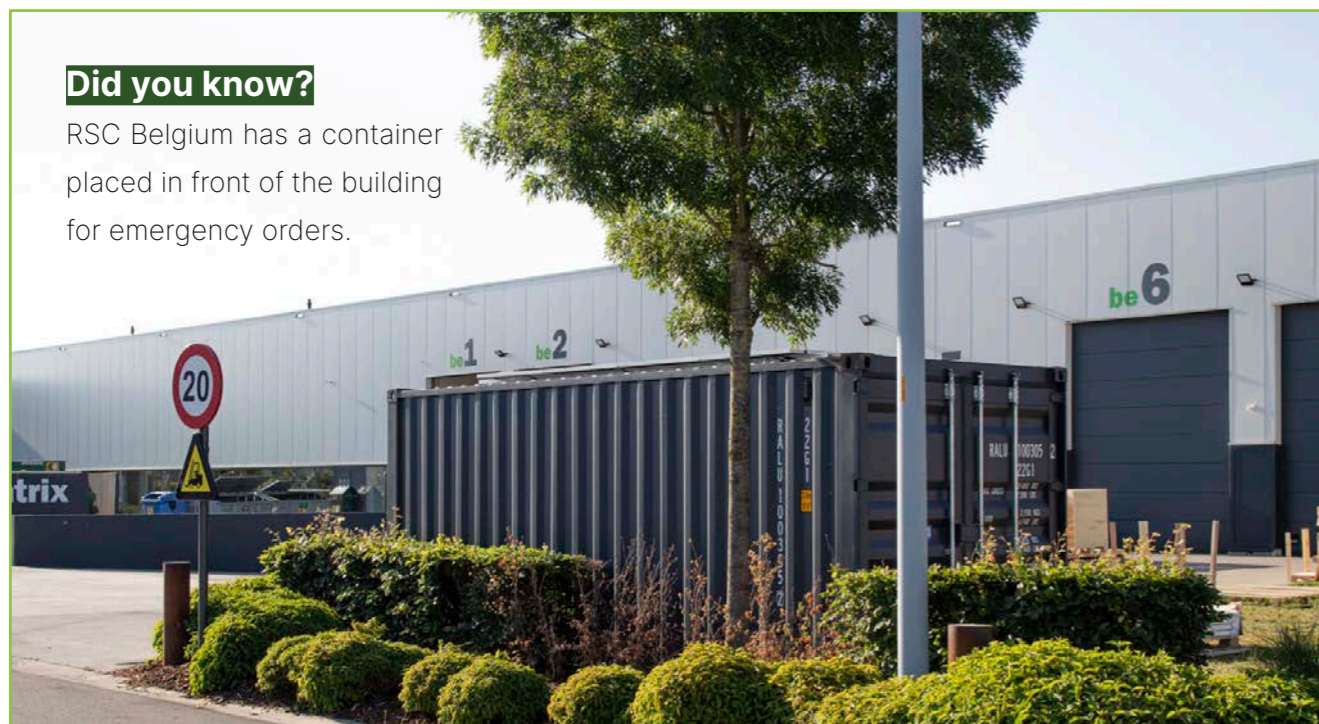

Get your personal product list via this [link](#).

Did you know?

RSC Belgium has a container placed in front of the building for emergency orders.

Available products

Frames

Original wall frame system with big holes, according to the **62mm grid. Straight, curved, door** frames, ... for multiple applications: stand building, events, displays, pop ups, conference rooms, ... Designed to be creative. Frames can be oriented horizontally, vertically or flat: your perfect 360° solution. Keep the body, change the skin: change the entire look by using new infills and rearrange the same frames to create a new stand. Appear dynamic and creative !