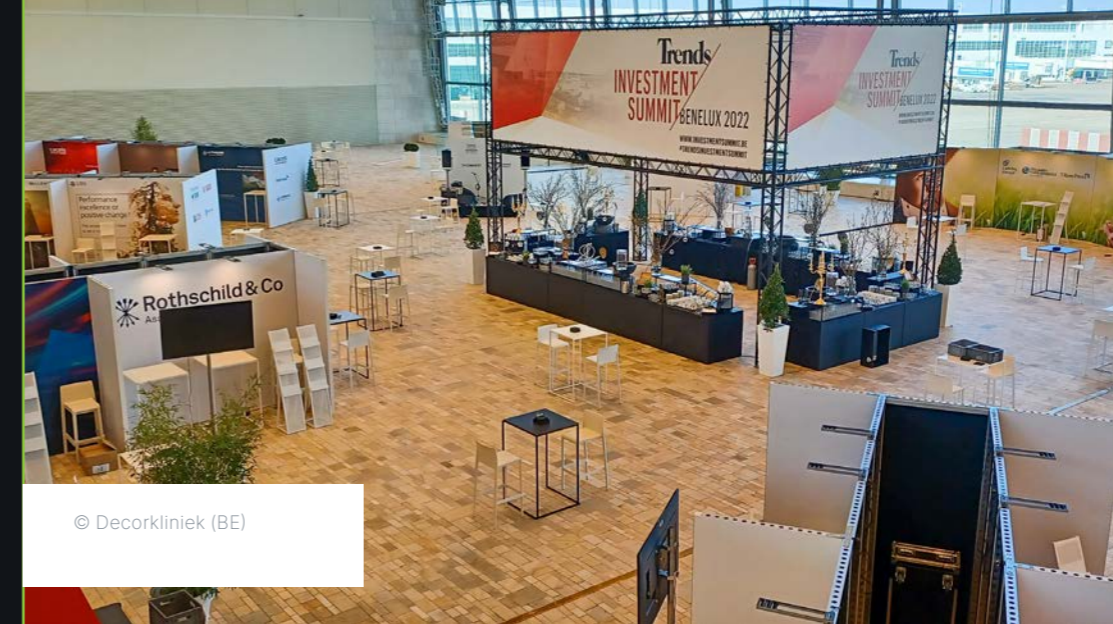

Short-term rent

Why renting on a short term?

Do you need beMatrix products for just one event that has a short running time? Then, renting on a short term is the perfect fit for you. You can rent for a **minimum of one week and maximum of three weeks**. We deliver 24/7 service and we even have an emergency rental in case you need something last minute.

Services

We can deliver your rental order to your event or you can pick up the goods yourself at our rental centre warehouse. If you want to organise a rehearsal for your customer, we can offer you a **prebuilt service**. We will build your booth in our warehouse and check whether the infills and finish fit the construction. This can help to avoid stress during the actual event.

Get your personal product list via this [link](#).