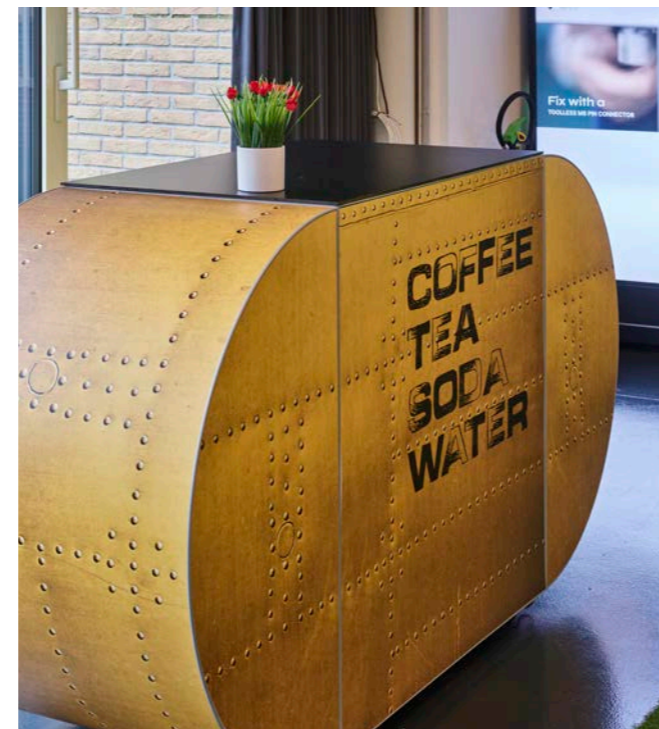

Discover the full iZi-range here:

Our fully customisable **iZi-tablet holder** stands out thanks to its minimalist look and savvy design. Your tablet will be secured and cables neatly stored away. You can use it as a freestanding object or secured to the floor.