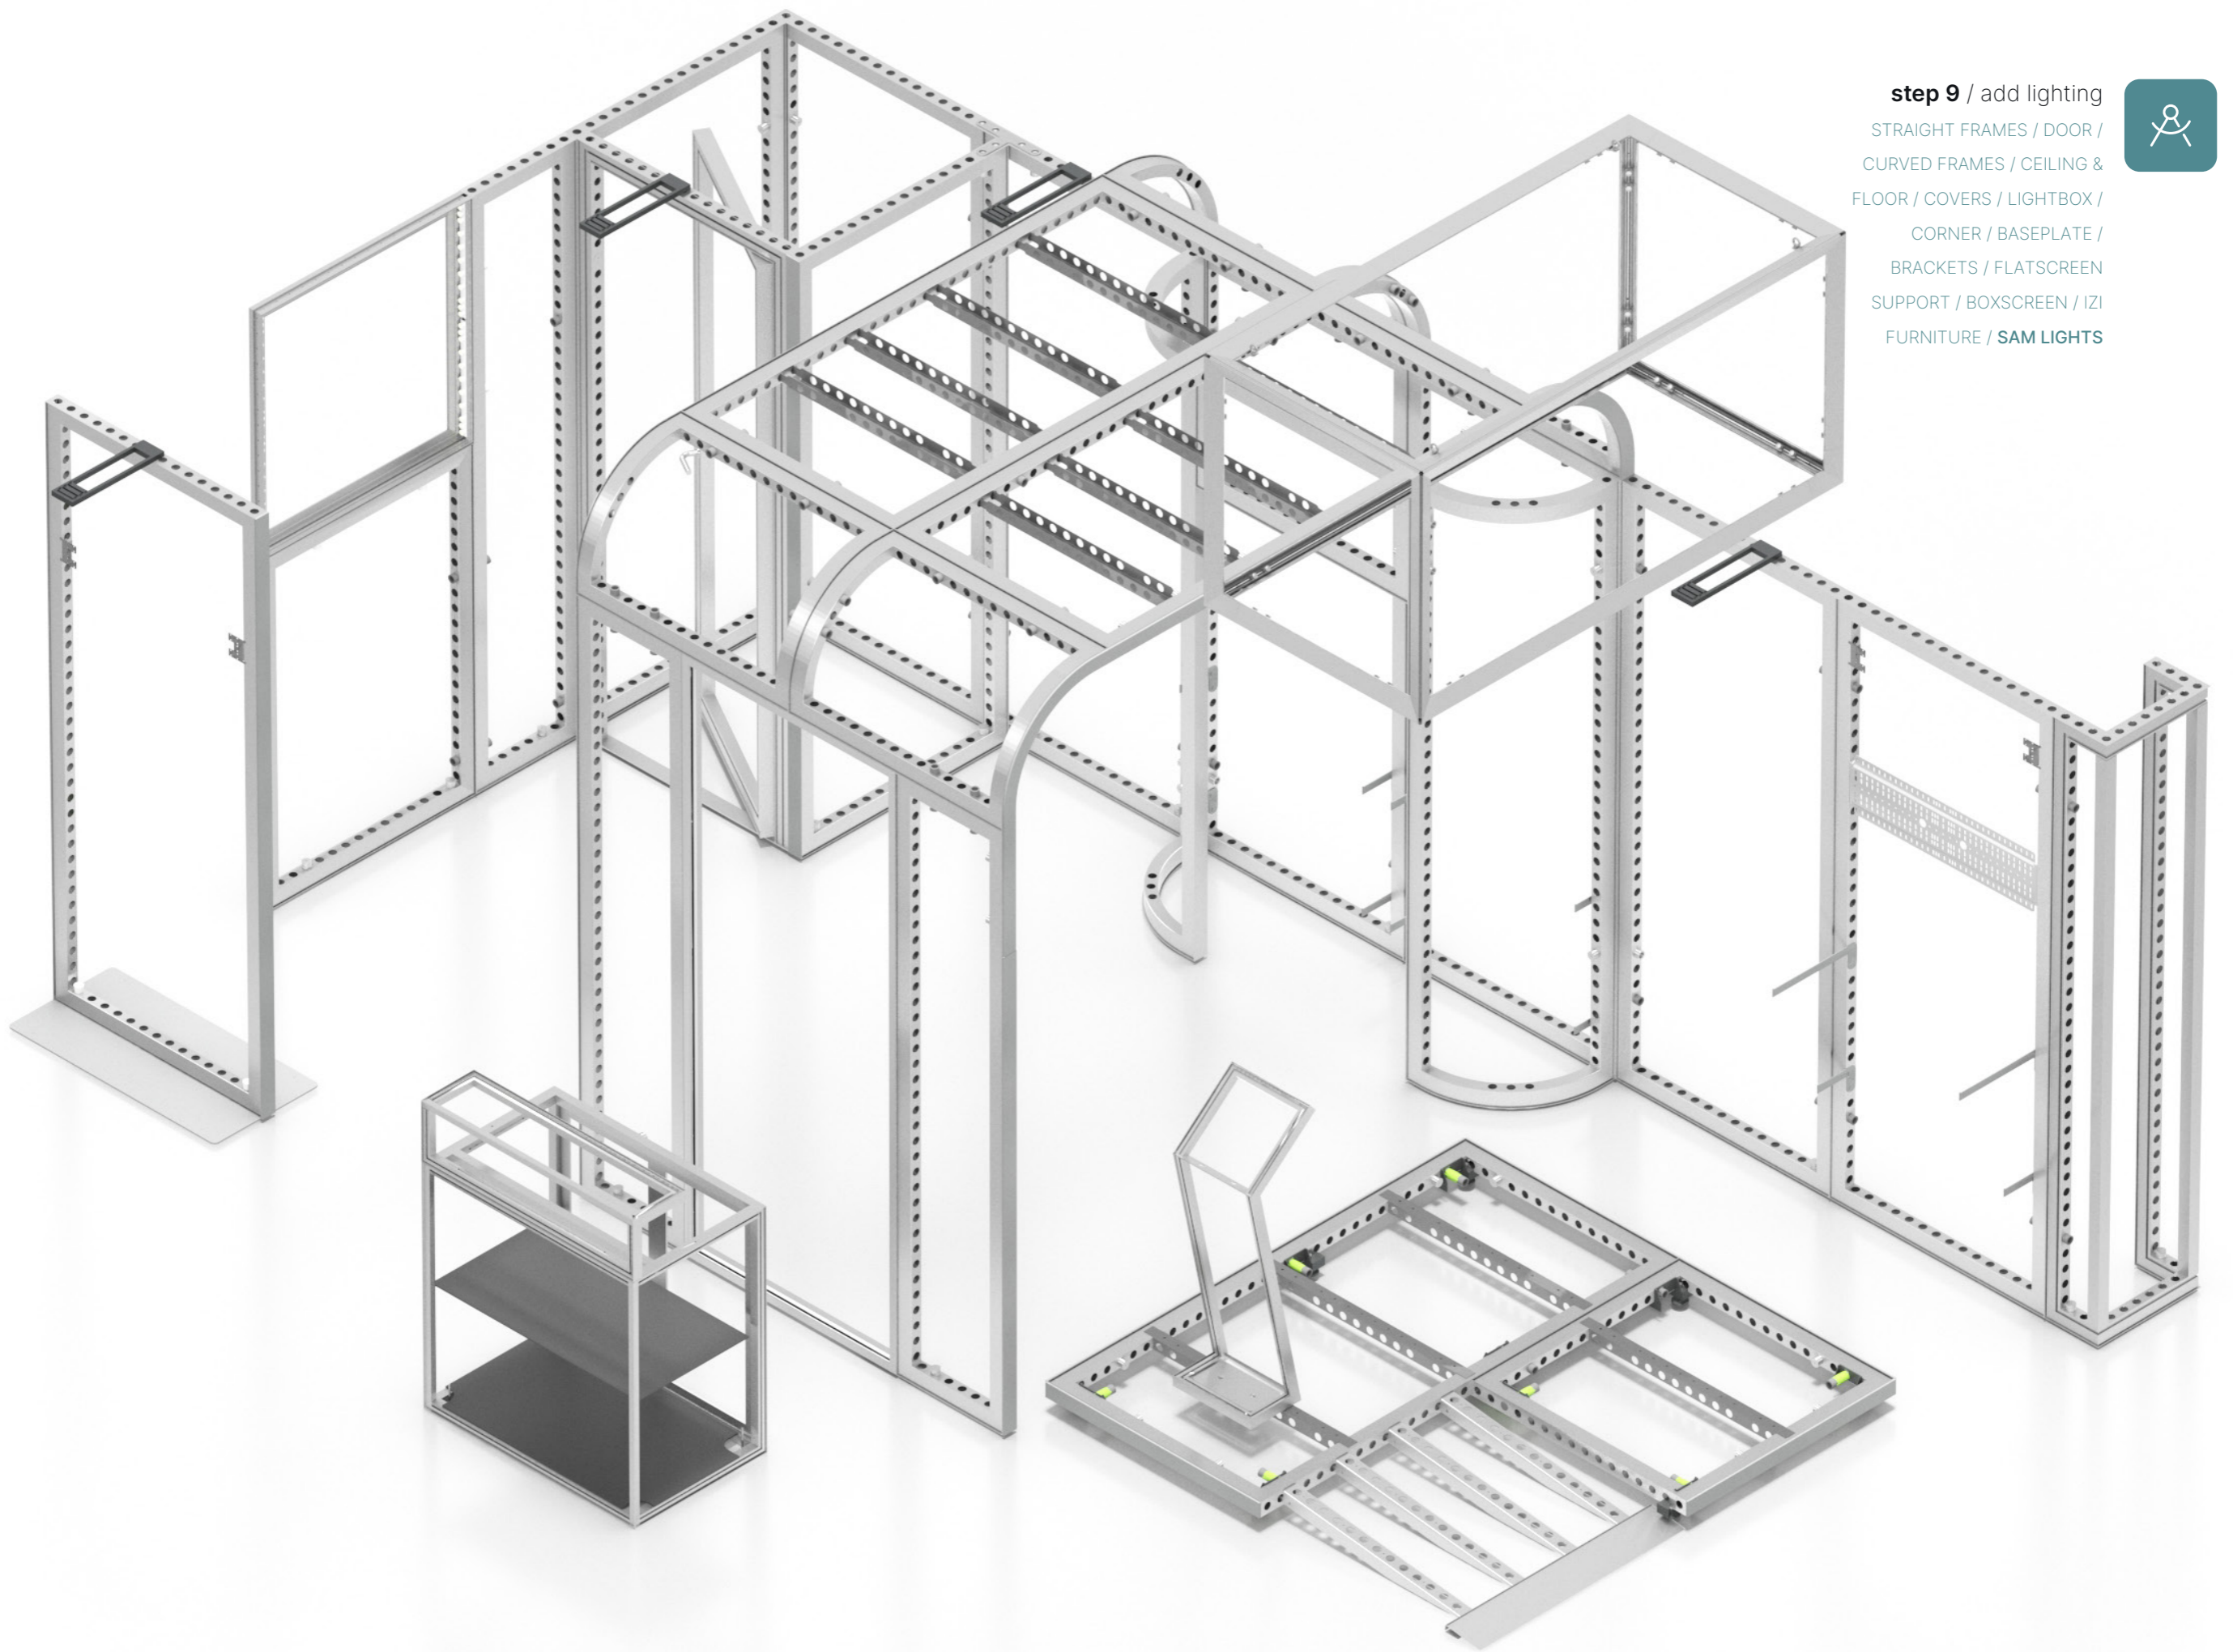

# Boxscreens

The beMatrix **Boxscreens** are **solid hanging constructions** or can be used as a **standalone object**. The boxes themselves as well as the textile allow for easy and efficient assembly and ensure your design grabs all the attention. Moreover, it is even possible to add lighting solutions. As with any beMatrix solution, you can be sure of a seamless finish, leaving not one profile on show. The Boxscreen is available in several sizes.

The **iZi-bar** is a versatile reception desk that can be used for that particular purpose, but also as a bar or cupboard. It contains two shelves, comes with removable doors with a lock and feet adjustable in height. On top of that, the iZi-bar is **fully customisable using panels or textiles**, or you can add a corner, barfly or Elevation for a more dynamic look.

The **iZi-table** is a ready-made table or column that can be covered with all kinds of infills to match the set-up or function of your booth. It is available as a wall table or high table.

© Deusjevo

	<b>Boxscreen</b>	Size	Variable
		Art. nr	727 +++++ +++++ +++++
	<b>Boxscreen MINI</b>	Size	Max. 1,5mx1,5mx1,5m
		Art. nr	728 +++++ +++++ +++++

Discover the full iZi-range here:

Our fully customisable **iZi-tablet holder** stands out thanks to its minimalist look and savvy design. Your tablet will be secured and cables neatly stored away. You can use it as a freestanding object or secured to the floor.