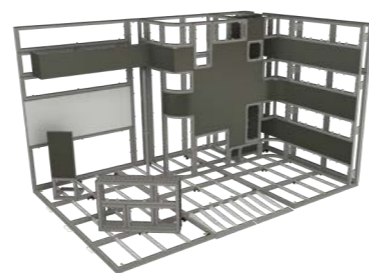

Why beMatrix?

Fast & easy design and build-up

Faster and easier than assembling a traditional profile-based system, light weight and no tools needed!

High return on investment

The same frame can be used for walls, ceilings and floors. Since assembly is quick and easy, labour costs can be cut.

Sustainable system

Frames can be reused over and over again. They are also recyclable with minimal energy and without any loss of quality.

International network

There is always someone around who can assist you in the beMatrix network; beMatrix operates worldwide.

Local service and stock close to you

We have rental and service centres worldwide to support you with rental equipment, training or build-up support .