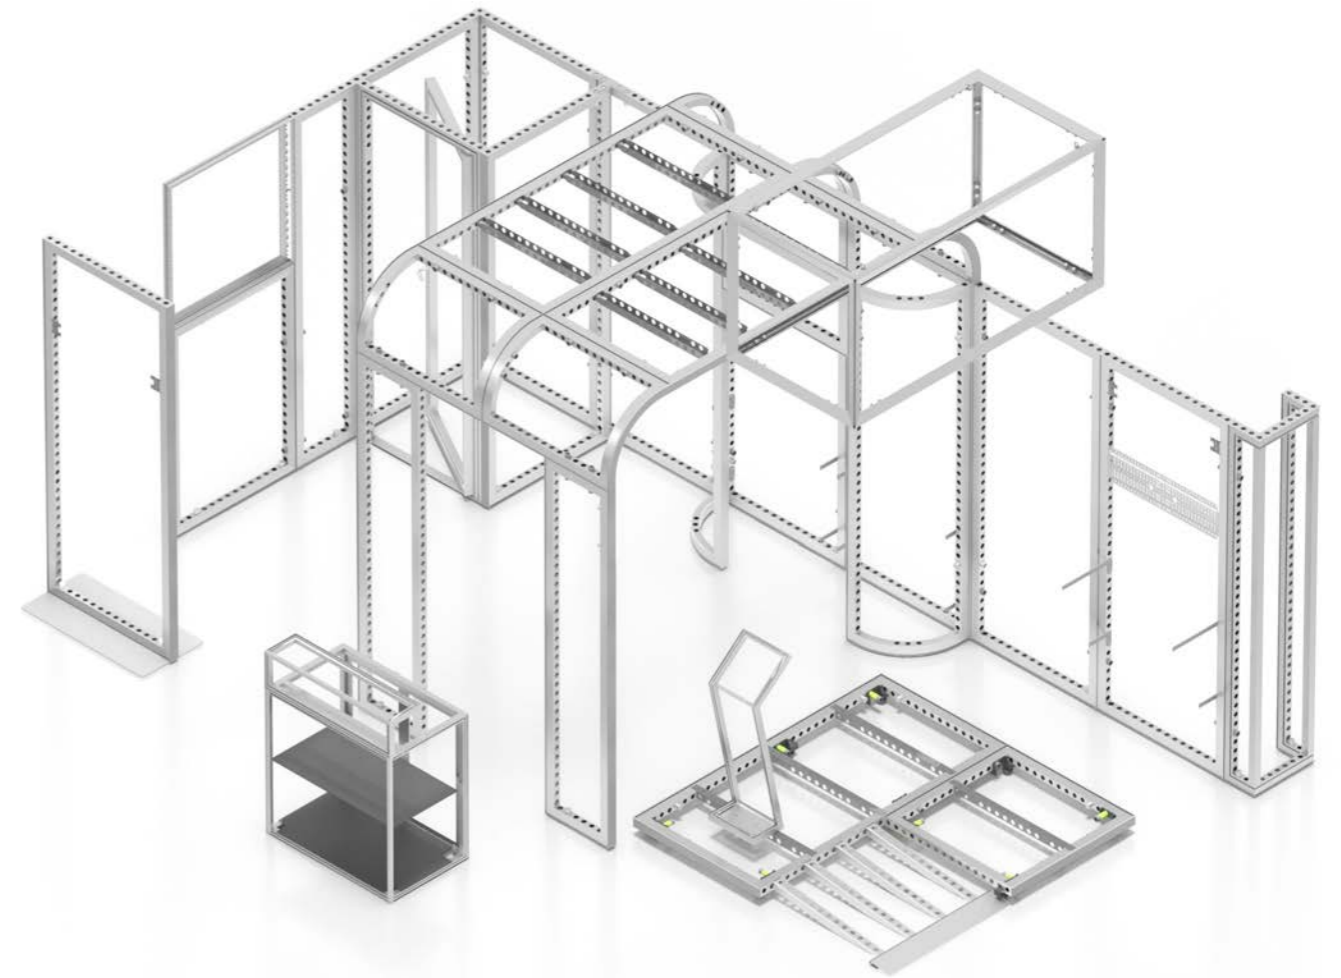

The **iZi-bar** is a versatile reception desk that can be used for that particular purpose, but also as a bar or cupboard. It contains two shelves, comes with removable doors with a lock and feet adjustable in height. On top of that, the iZi-bar is **fully customisable using panels or textiles**, or you can add a corner, barfly or Elevation for a more dynamic look.

The **iZi-table** is a ready-made table or column that can be covered with all kinds of infills to match the set-up or function of your booth. It is available as a wall table or high table.

© Deusjevo

	<b>Boxscreen</b>	Size	Variable
		Art. nr	727 +++++ +++++ +++++
	<b>Boxscreen MINI</b>	Size	Max. 1,5mx1,5mx1,5m
		Art. nr	728 +++++ +++++ +++++

**step 8** / accessorise stand with boxscreen and furniture

STRAIGHT FRAMES / DOOR / CURVED FRAMES / CEILING & FLOOR / COVERS / LIGHTBOX / CORNER  
/ BASEPLATE / BRACKETS / FLATSCREEN SUPPORT / **BOXSCREEN** / IZI FURNITURE

Discover the full iZi-range here:

Our fully customisable **iZi-tablet holder** stands out thanks to its minimalist look and savvy design. Your tablet will be secured and cables neatly stored away. You can use it as a freestanding object or secured to the floor.