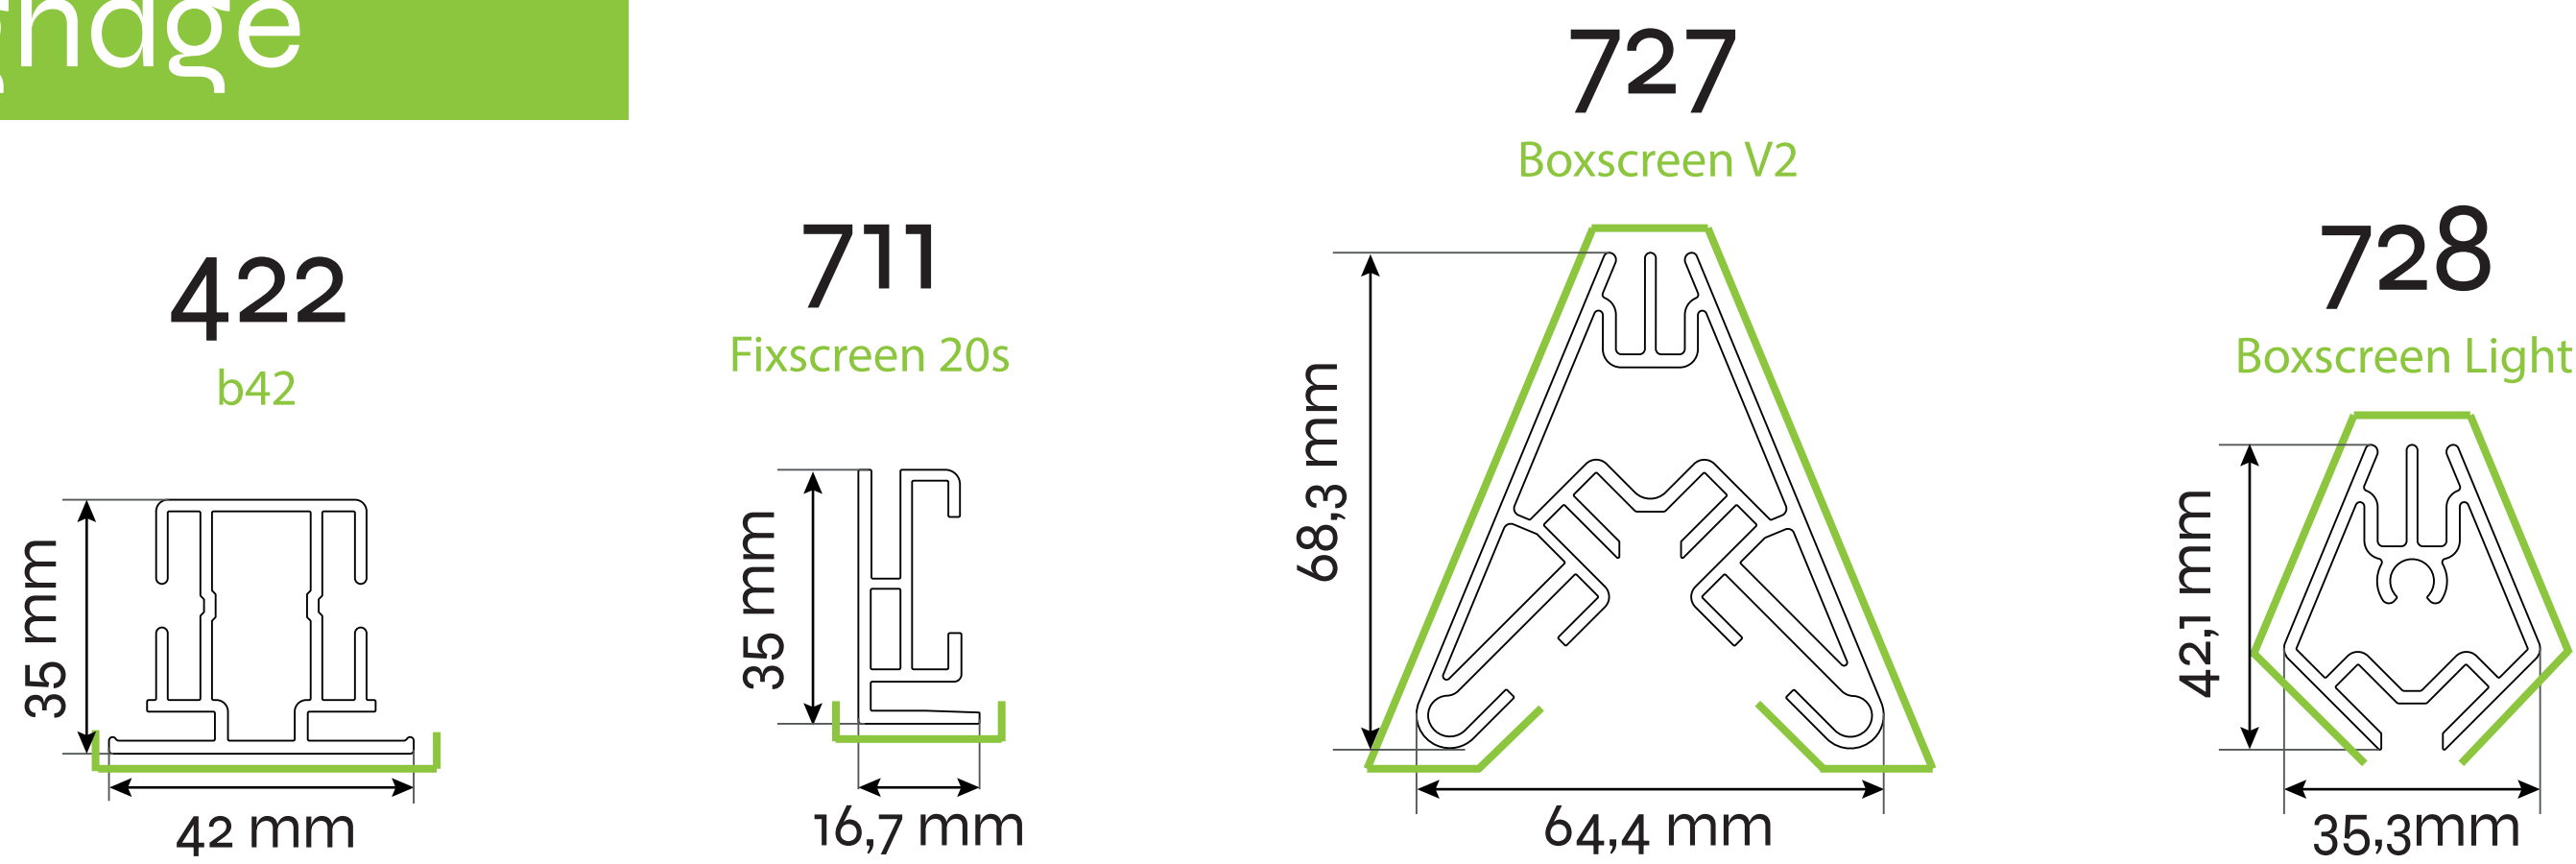

Profiles overview

Frames

Signage

Corners

Structural

Decomposition article numbers

Profiles

606 ++++ D30 E

Profile type	Length	Pattern	Finish
See profiles overview	in mm	D00 So0 D06 So1 D30 So2 So3 So4	Nothing = RAW E = beMatrix ECO finish A = Anodised R = Any RAL colour TG = Grey (RAL 9006 TEC) TB = Black (RAL 9005 TEC) TW = White (RAL 9016 TEC)

Straight/Curved frames

606 ++++ ++++ 30 E
688 ++++ ++++ 30 E

Profile type	Width/Radius	Height	Pattern	Finish
See profiles overview	in mm/radius	in mm	D30 holes	E = beMatrix ECO finish R = Any RAL colour TG = Grey (RAL 9006 TEC) TB = Black (RAL 9005 TEC) TW = White (RAL 9016 TEC)
	0248 1984 0496 2976 0992 5952 0992 45 1488			

Perfect Corner/"U" frames

670/690 ++++ ++++ 30 E

Profile type	Size	Height	Pattern	Finish
See profiles overview	0248 V/U 0496 V/U	in mm	D30 holes	E = beMatrix ECO finish R = Any RAL colour TG = Grey (RAL 9006 TEC) TB = Black (RAL 9005 TEC) TW = White (RAL 9016 TEC)

Covers

Lightboxes