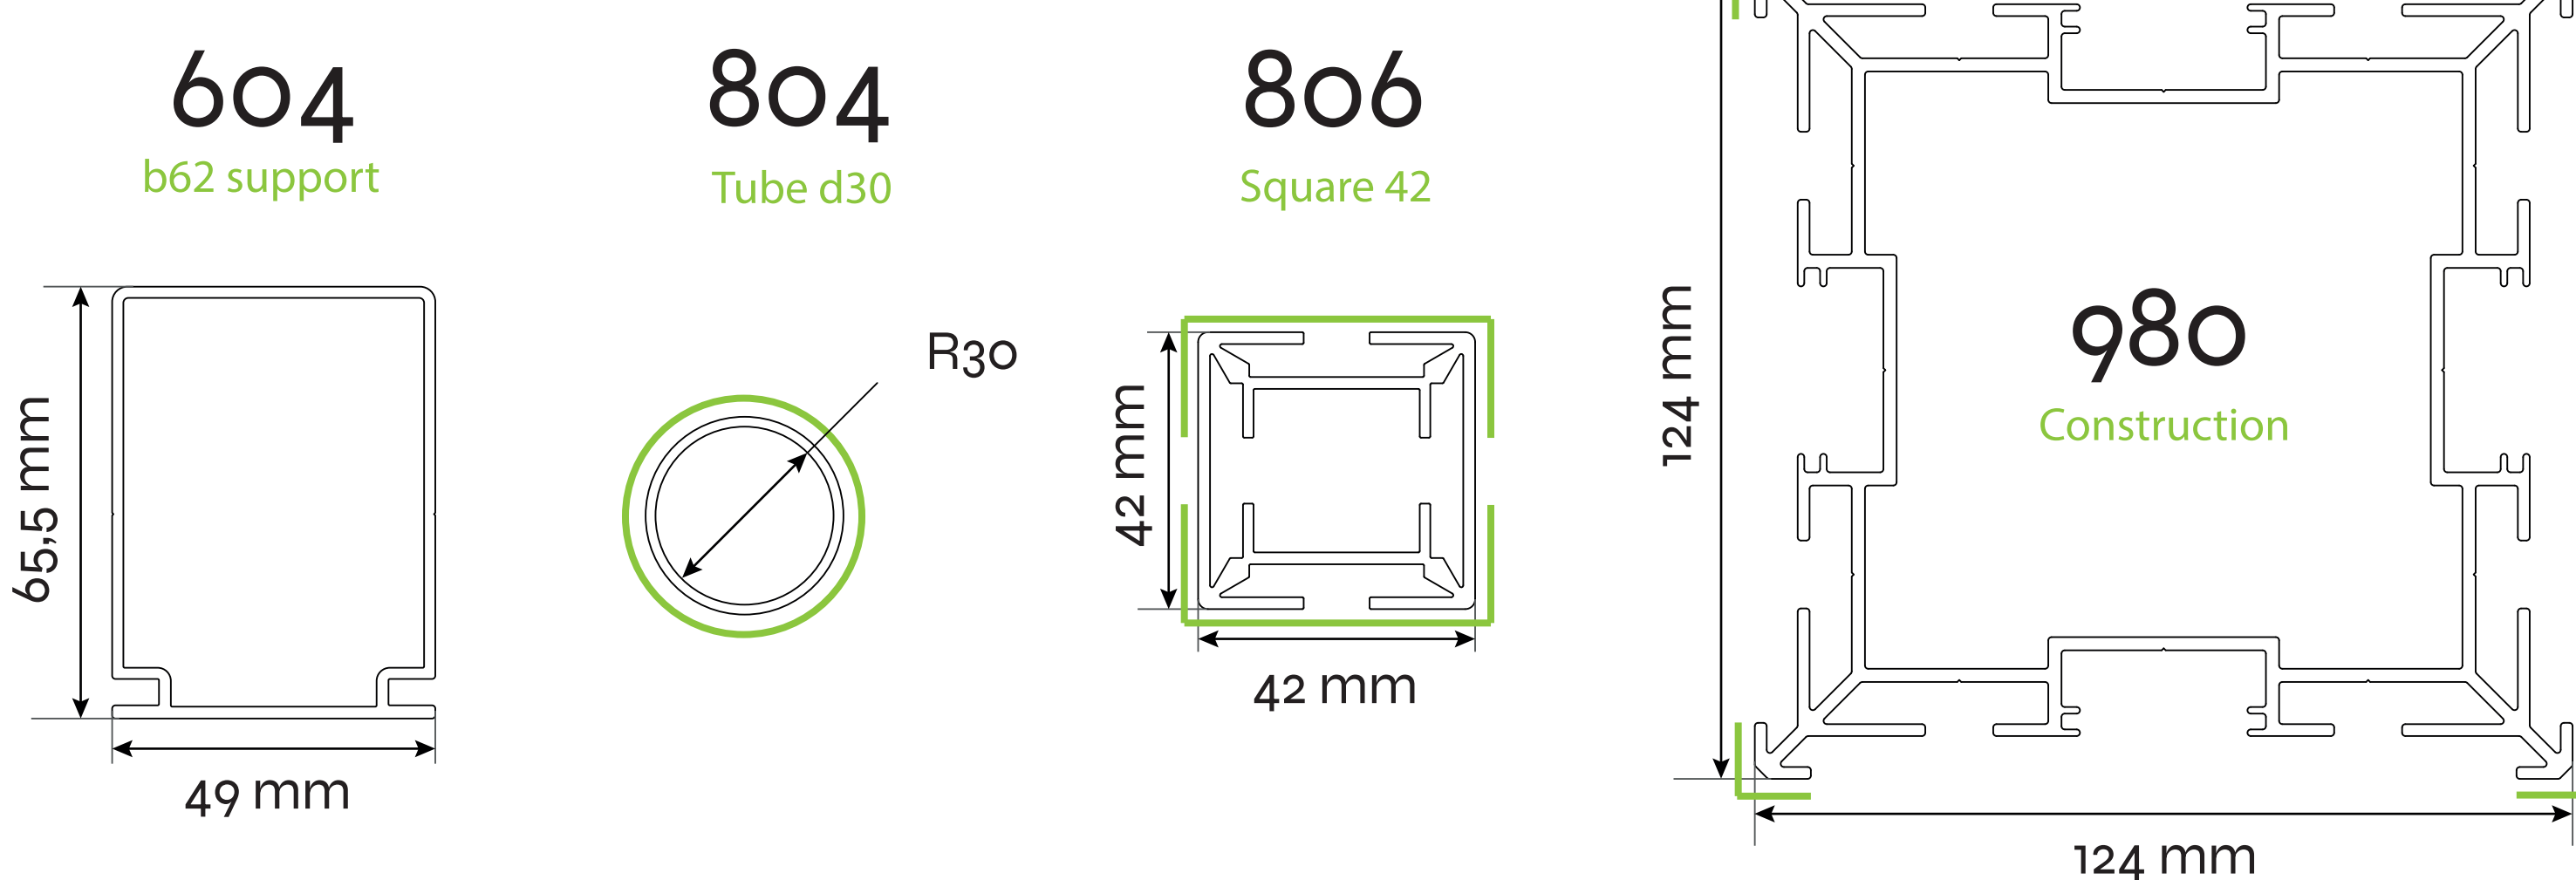

Structural