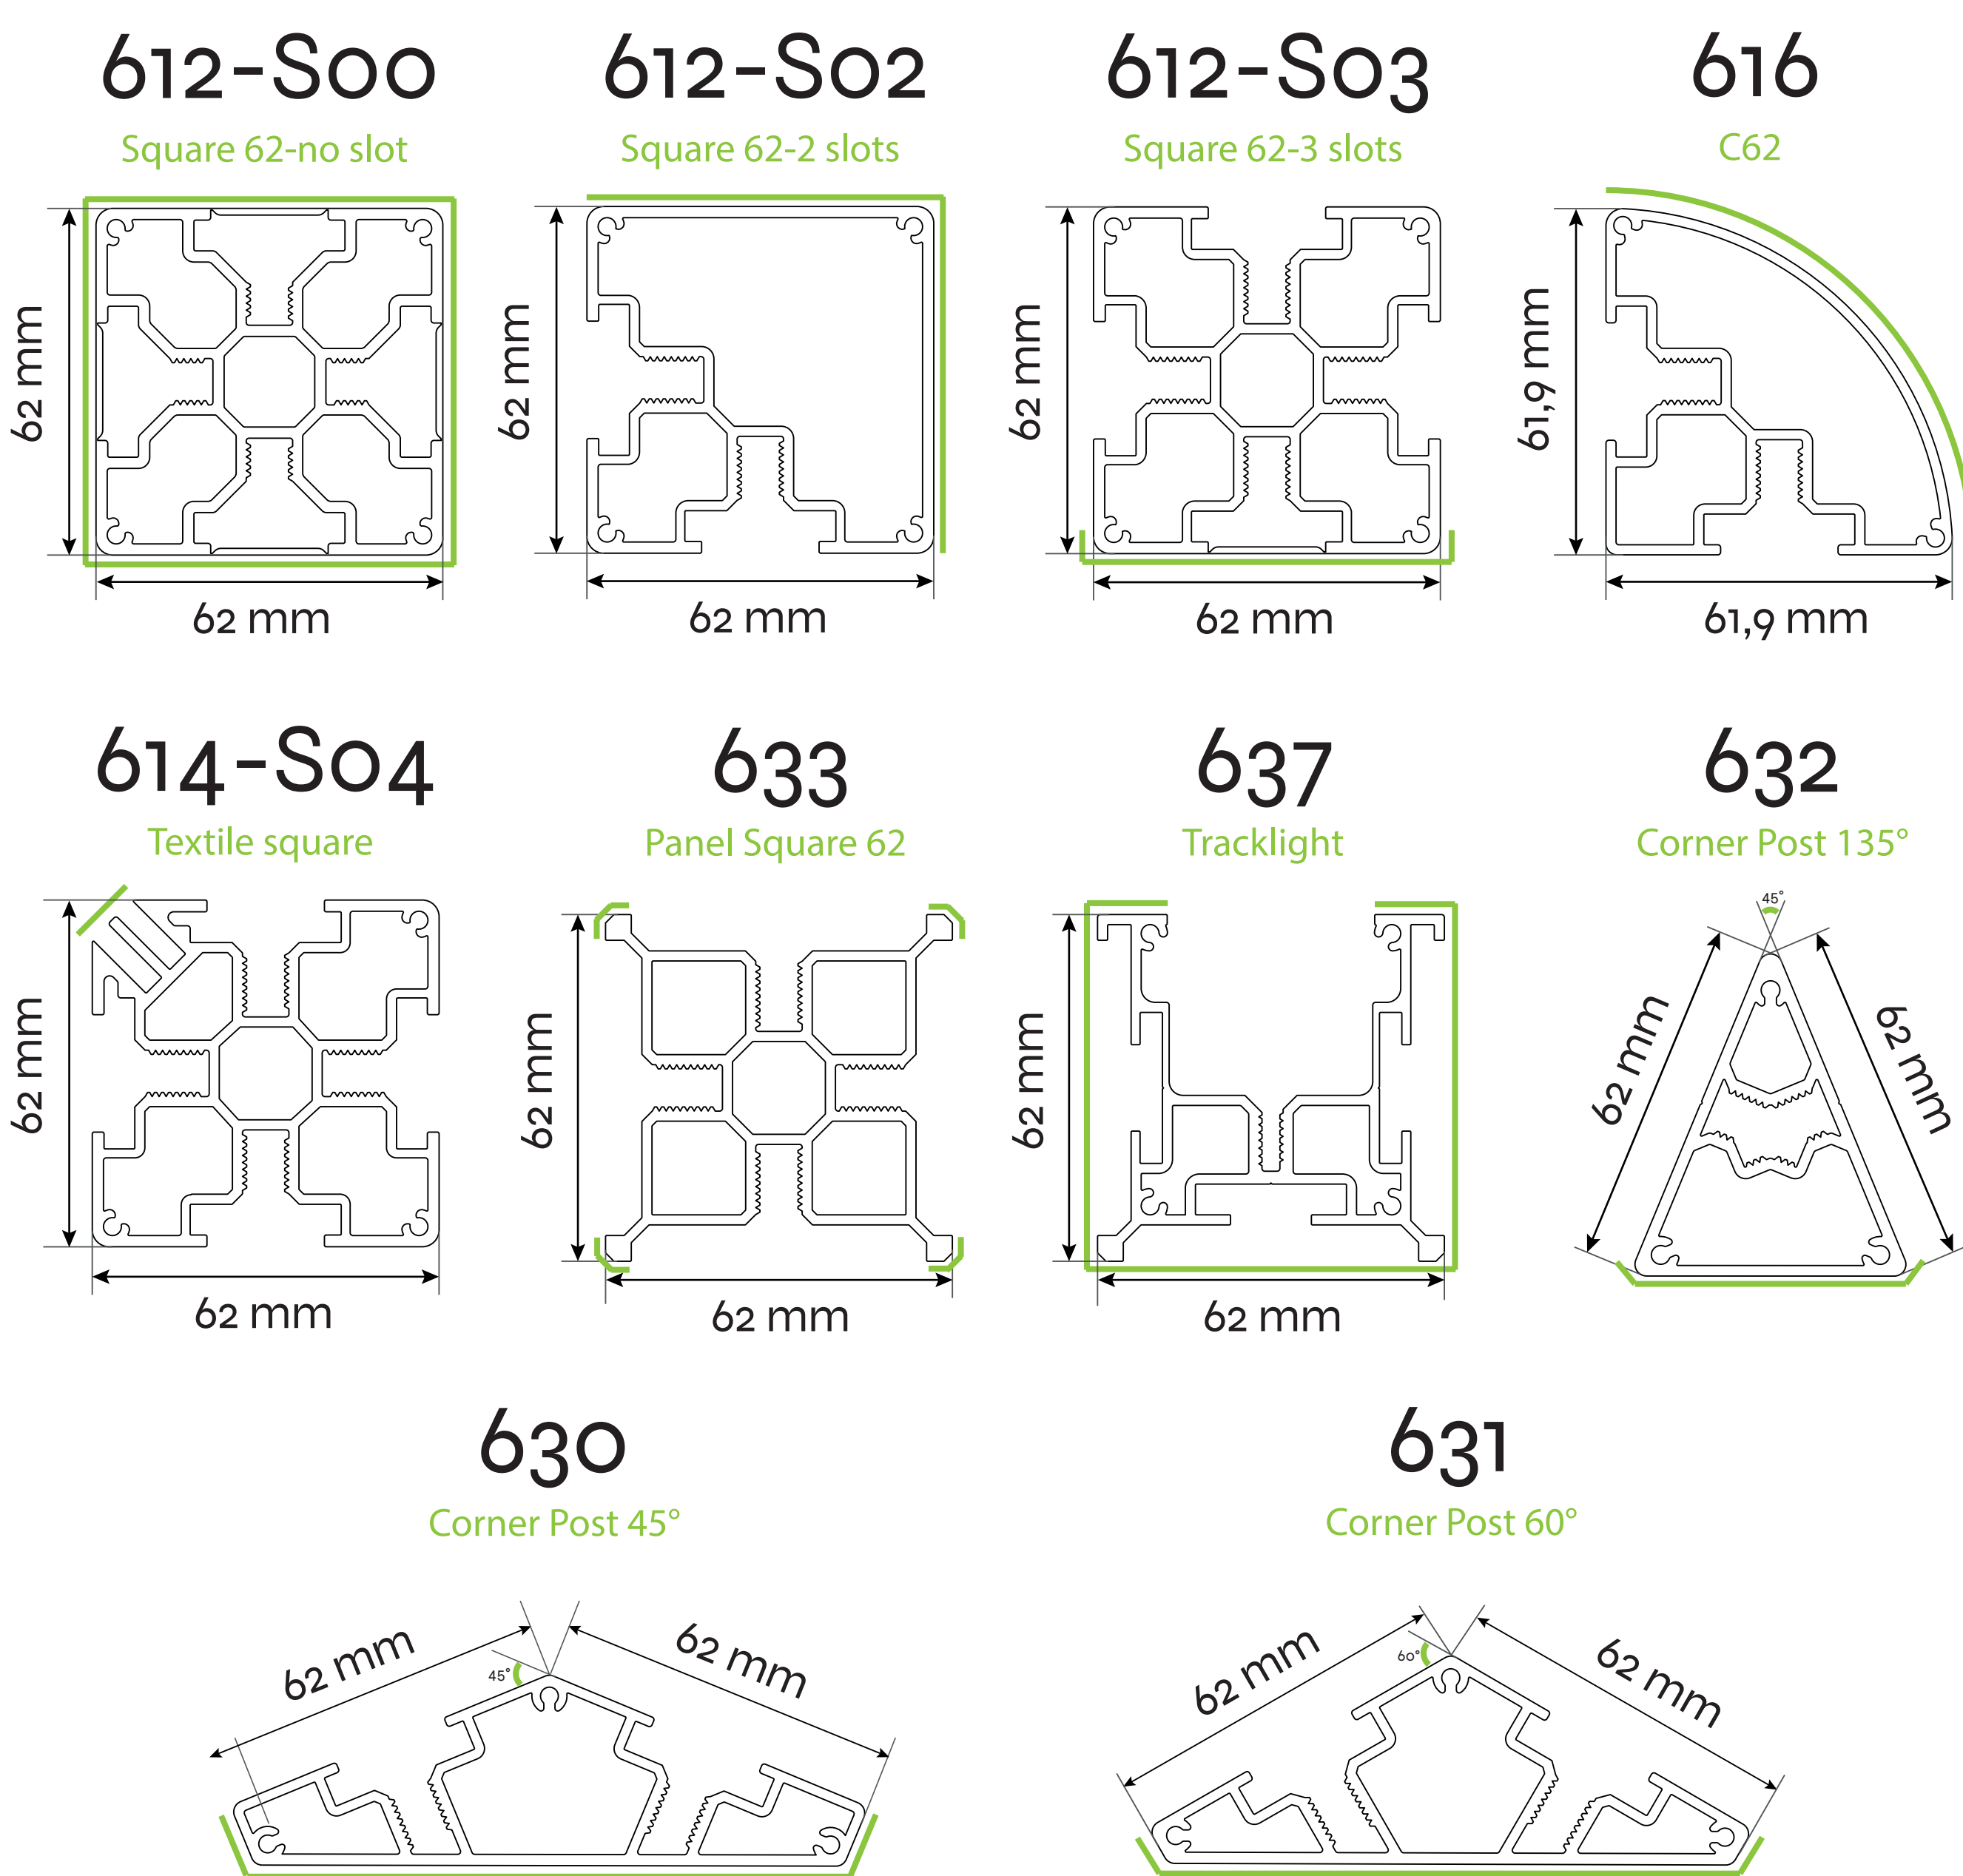

## Frames

## Corners

### Profiles

**606 ++++ D30 E**

Profile type	Length	Pattern	Finish
See profiles overview	in mm	D00 So0 D06 So1 D30 So2 So3 So4	Nothing = RAW E = beMatrix ECO finish A = Anodised R = Any RAL colour TG = Grey (RAL 9006 TEC) TB = Black (RAL 9005 TEC) TW = White (RAL 9016 TEC)

### Perfect Corner/"U" frames

**670/690 ++++ ++++ 30 E**

Profile type	Size	Height	Pattern	Finish
See profiles overview	0248 V/U 0496 V/U	in mm	D30 holes	E = beMatrix ECO finish R = Any RAL colour TG = Grey (RAL 9006 TEC) TB = Black (RAL 9005 TEC) TW = White (RAL 9016 TEC)