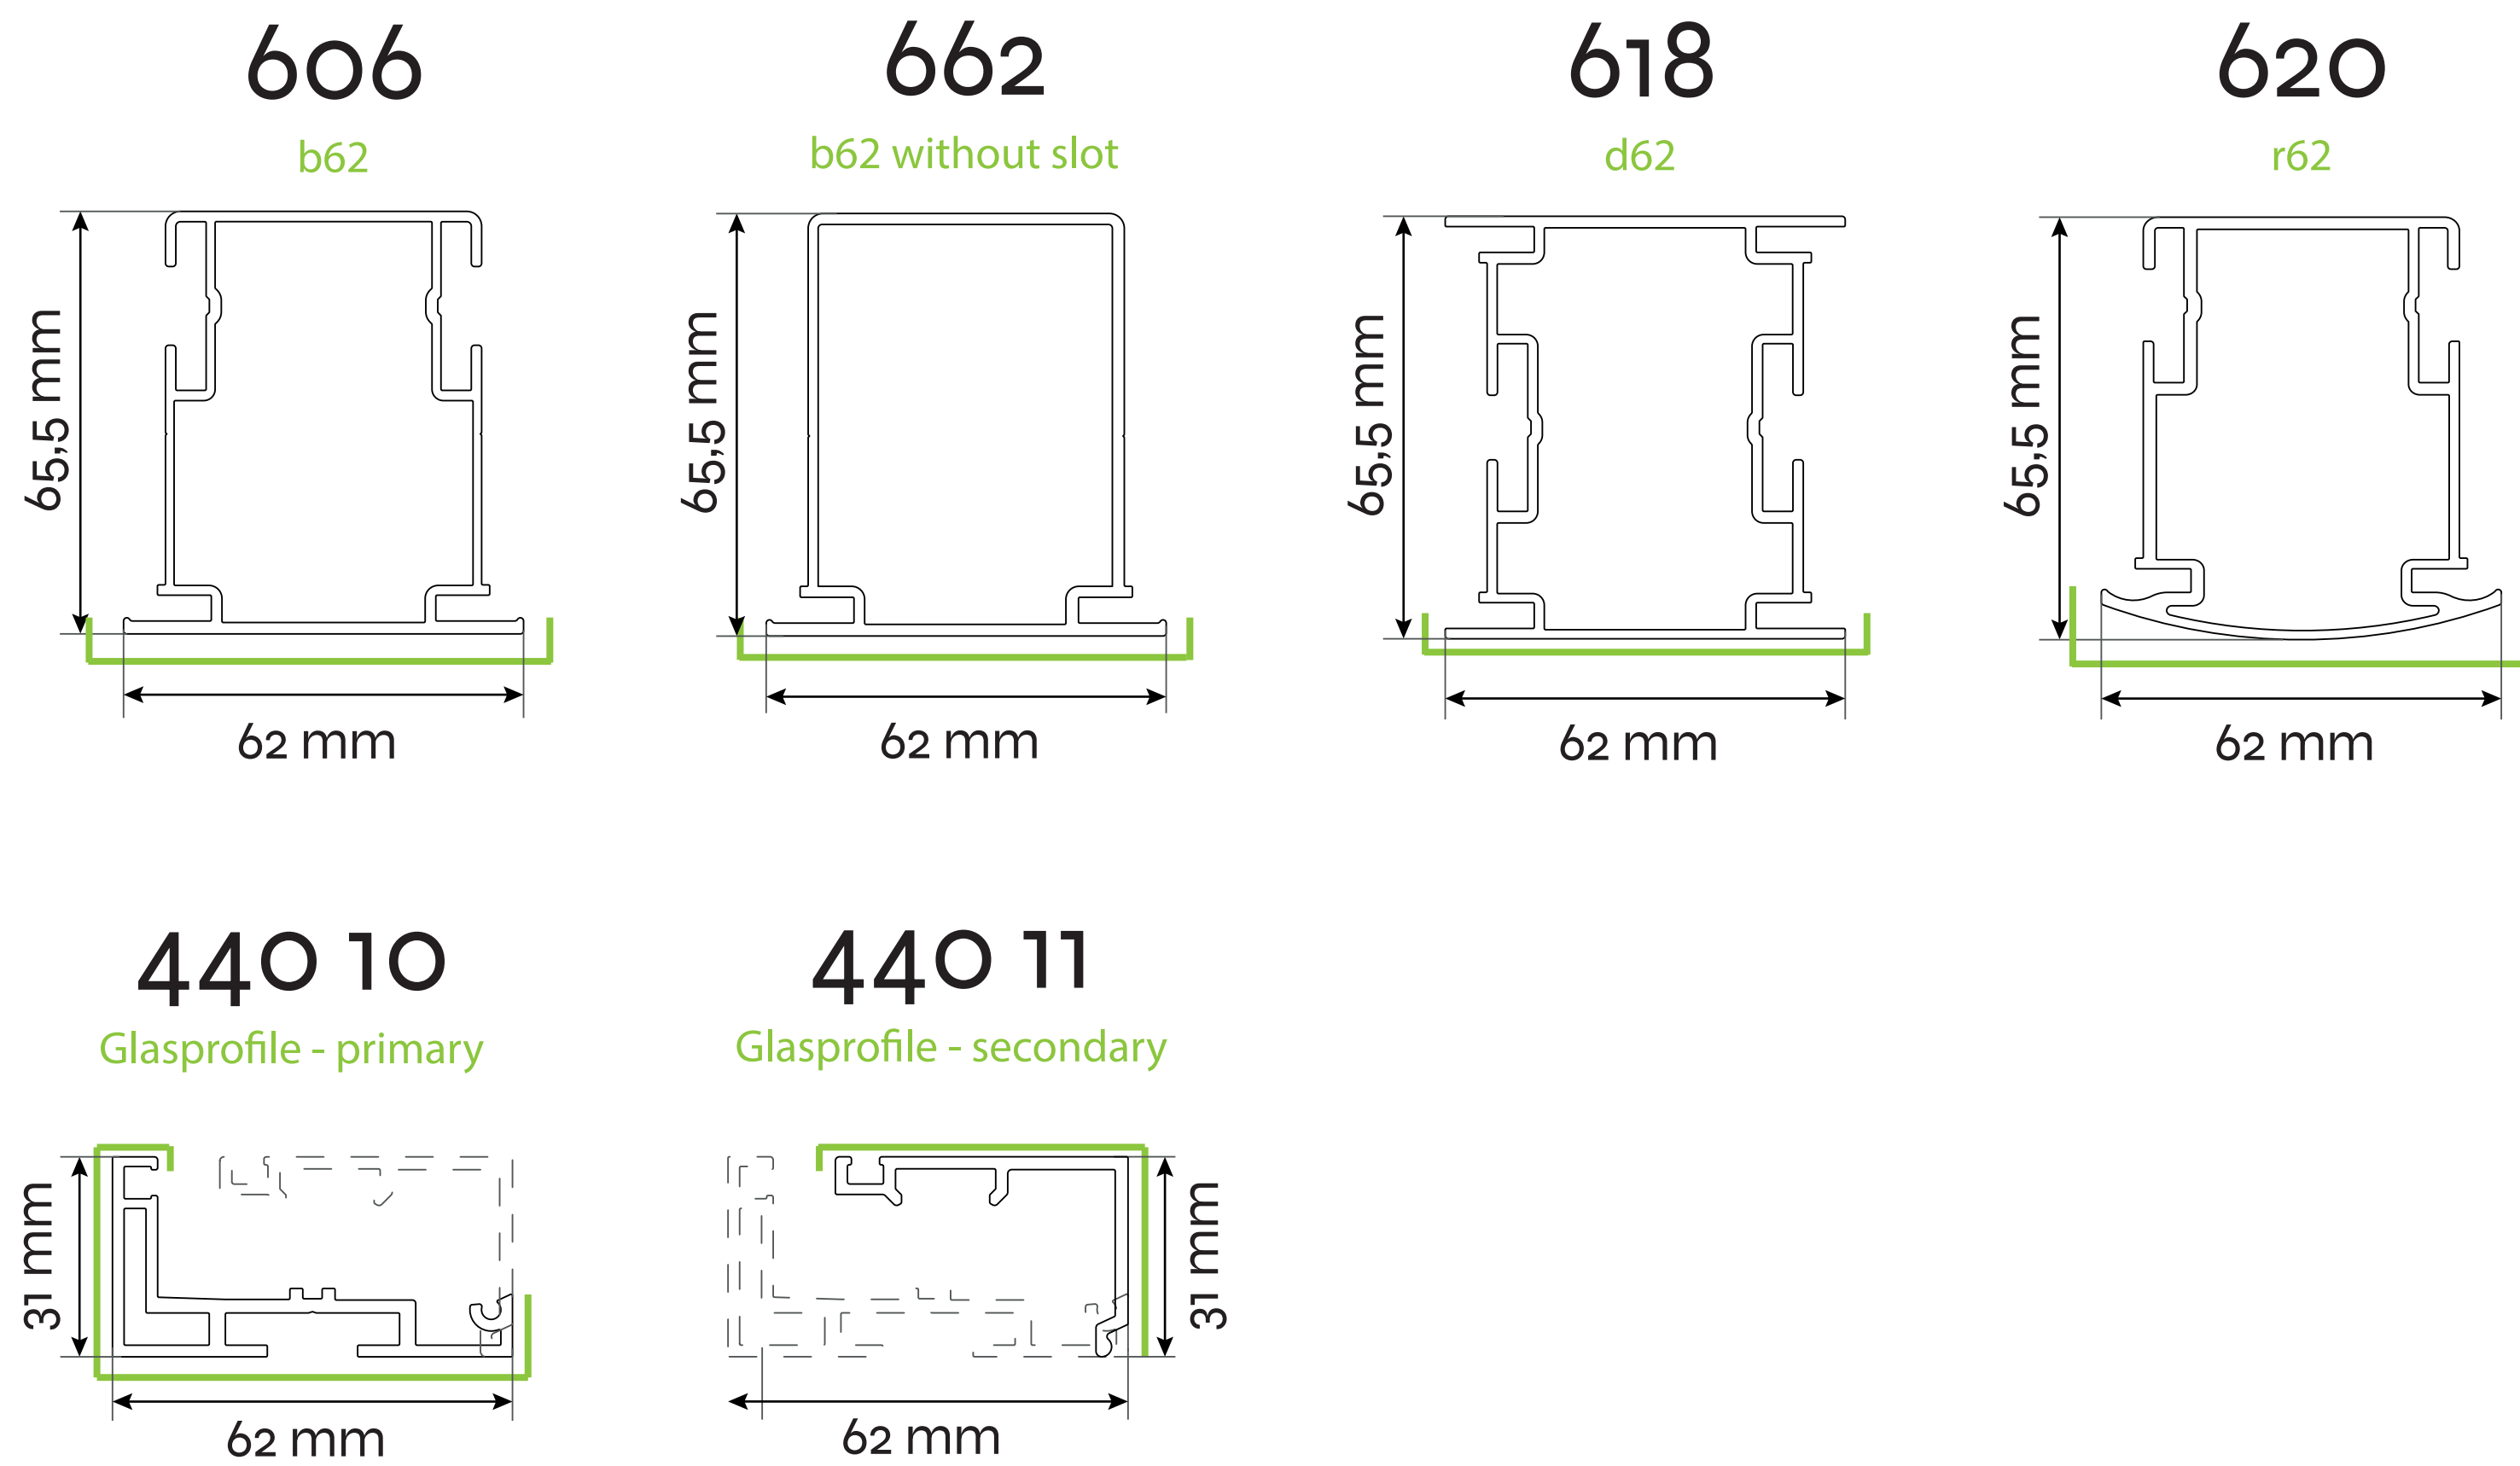

Profiles overview

Frames