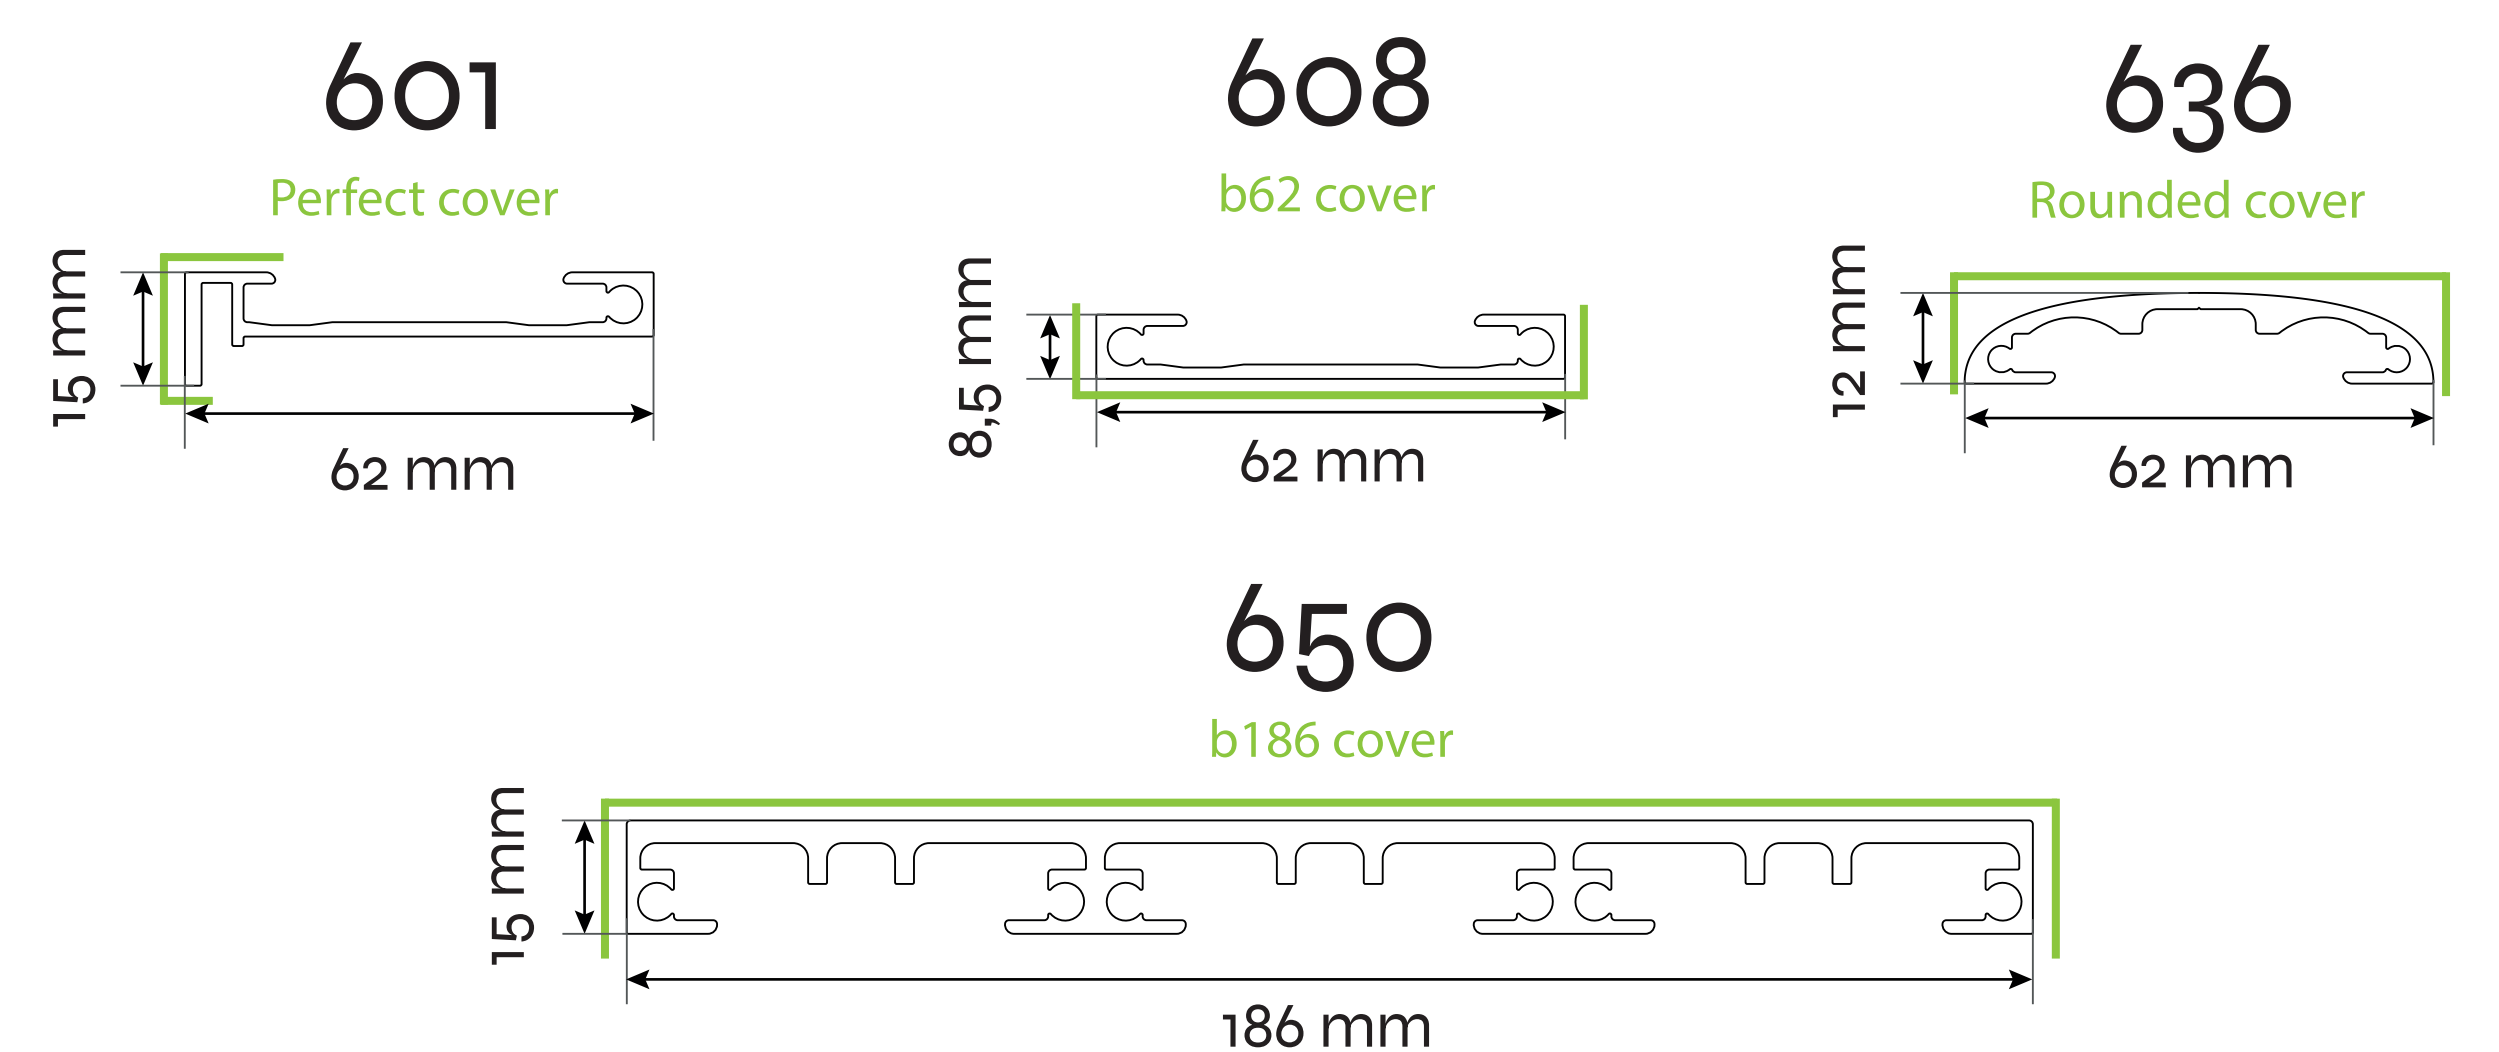

Profiles overview

Frames

Signage

Corners

Structural

Decomposition article numbers

Profiles

606 ++++ D30 E

Profile type	Length	Pattern	Finish
See profiles overview	in mm	D00 So0 D06 So1 D30 So2 So3 So4	Nothing = RAW E = beMatrix ECO finish A = Anodised R = Any RAL colour TG = Grey (RAL 9006 TEC) TB = Black (RAL 9005 TEC) TW = White (RAL 9016 TEC)

Straight/Curved frames

606 ++++ ++++ 30 E
688 ++++ ++++ 30 E

Profile type	Width/Radius	Height	Pattern	Finish
See profiles overview	in mm/radius	in mm	D30 holes	E = beMatrix ECO finish R = Any RAL colour TG = Grey (RAL 9006 TEC) TB = Black (RAL 9005 TEC) TW = White (RAL 9016 TEC)
	0248 1984 0496 2976 0992 5952 0992 45 1488			

Perfect Corner/"U" frames

670/690 ++++ ++++ 30 E

Profile type	Size	Height	Pattern	Finish
See profiles overview	0248 V/U 0496 V/U	in mm	D30 holes	E = beMatrix ECO finish R = Any RAL colour TG = Grey (RAL 9006 TEC) TB = Black (RAL 9005 TEC) TW = White (RAL 9016 TEC)

Covers

Lightboxes