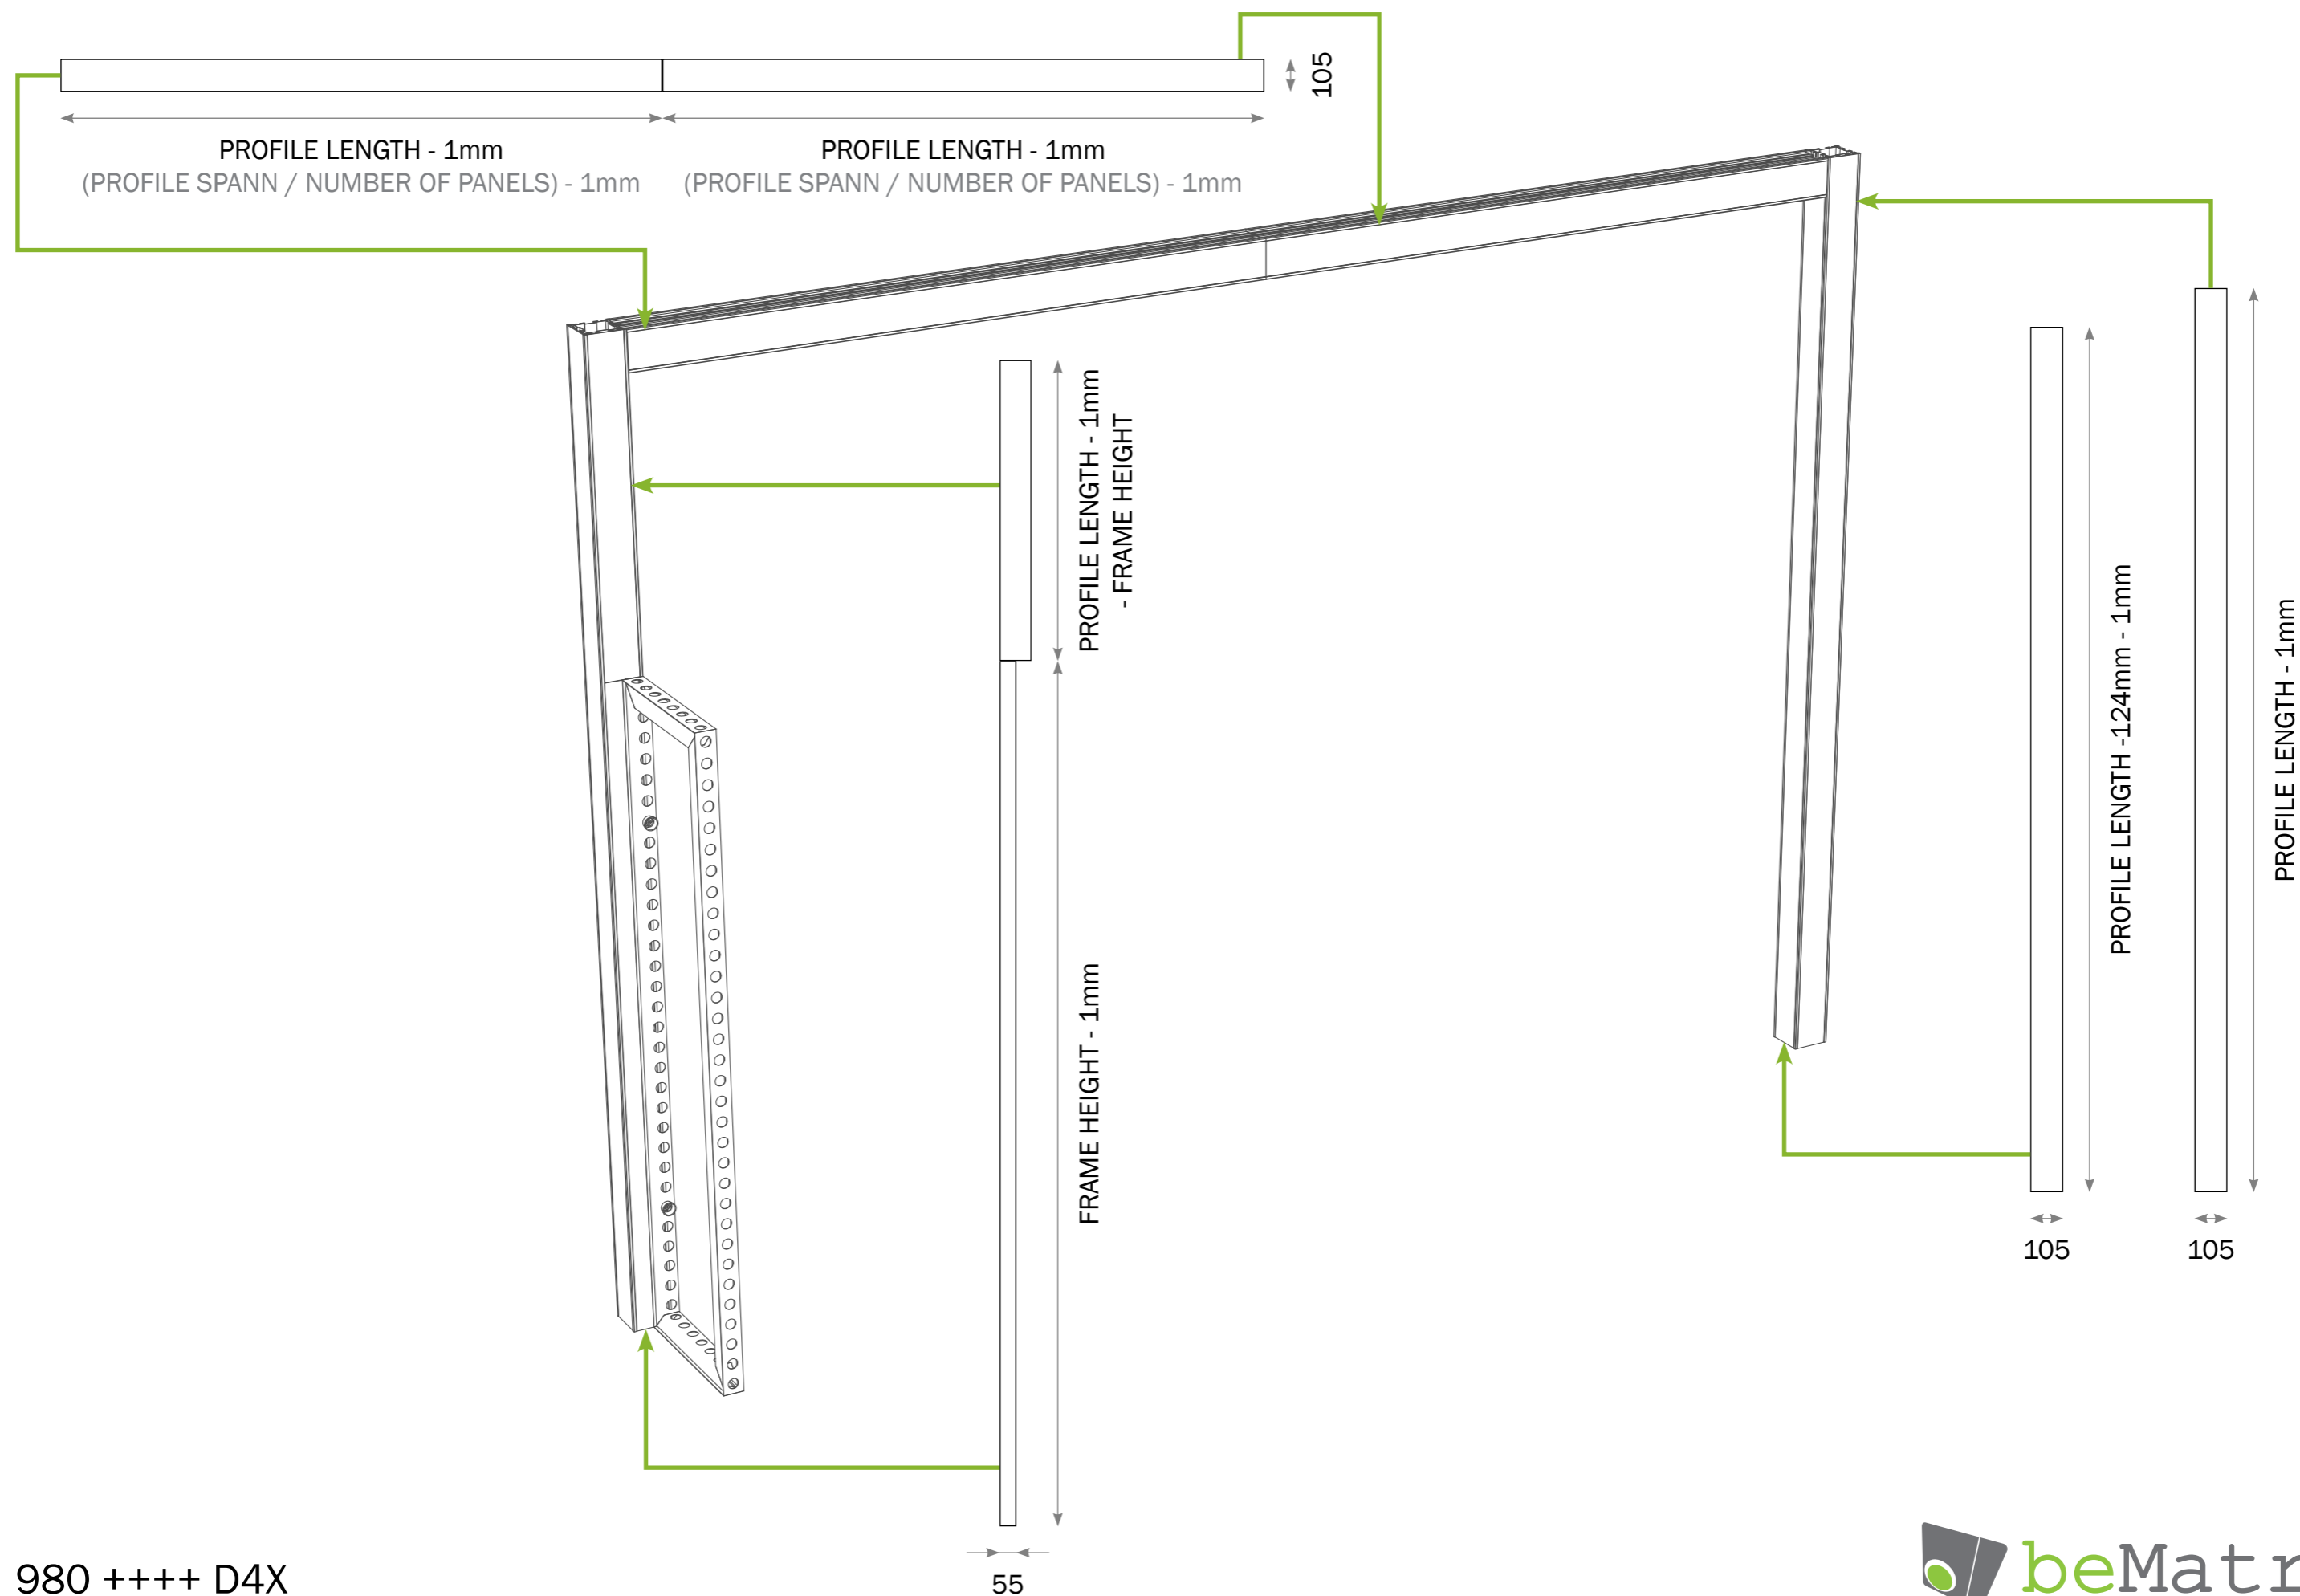

PANELS FOR beConstruct PROFILES

980 ++++ D4X