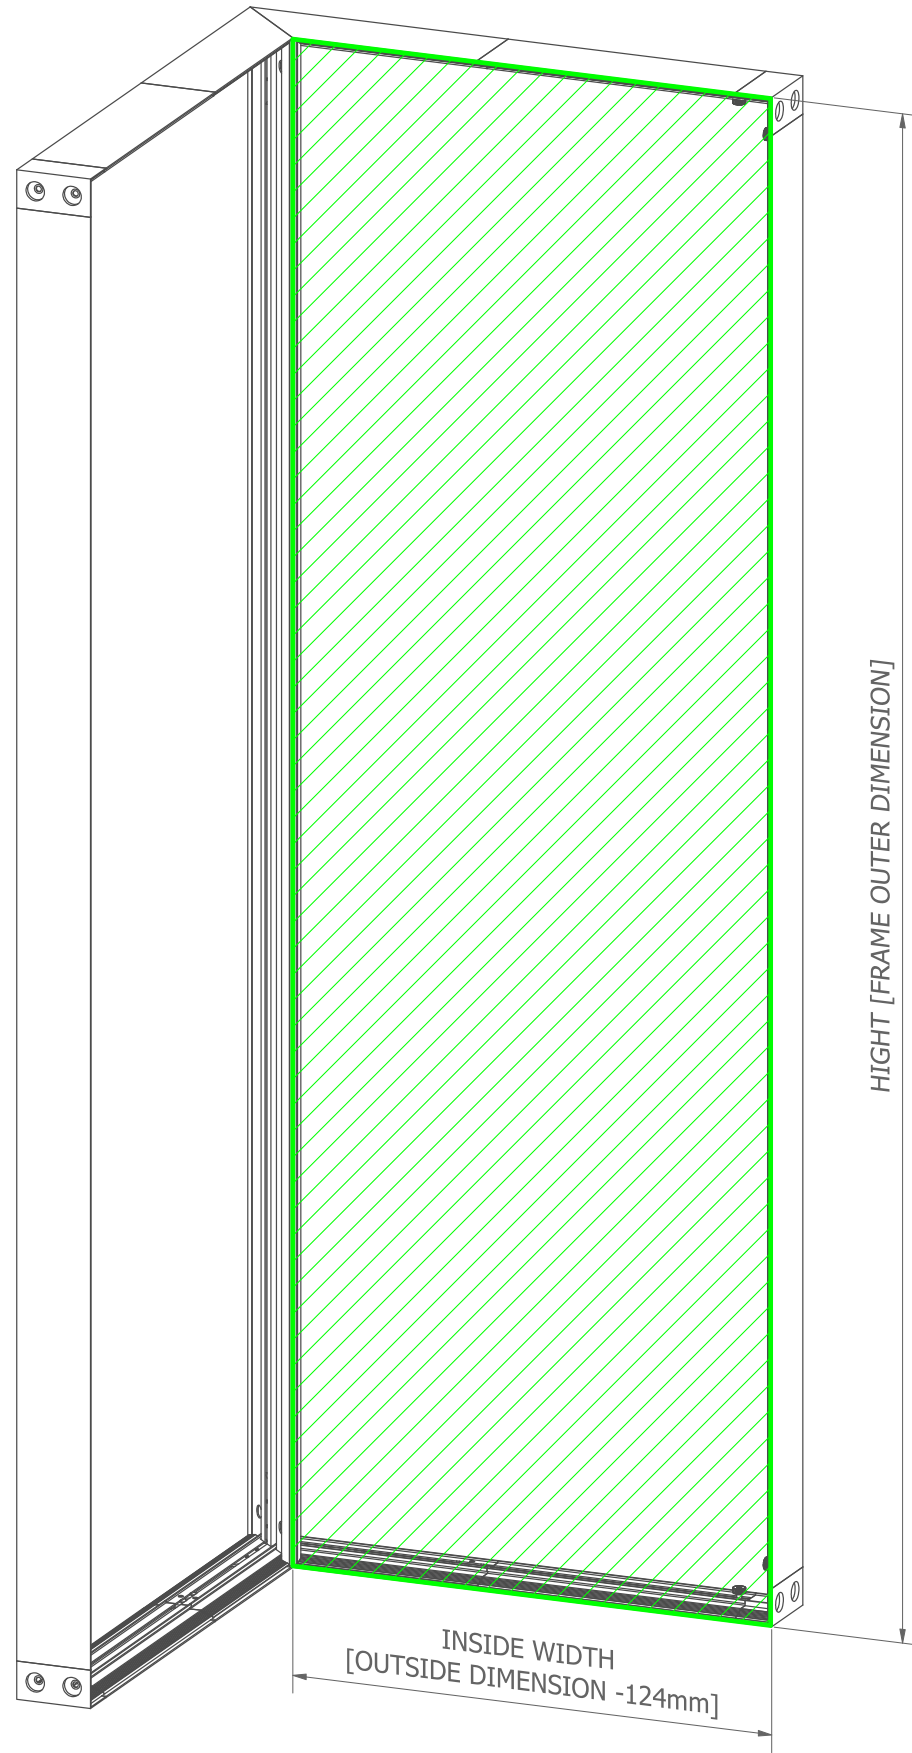

# TEXTILES FOR LIGHTBOX 124D - PERFECT CORNER

INSIDE CORNER

OUTSIDE CORNER